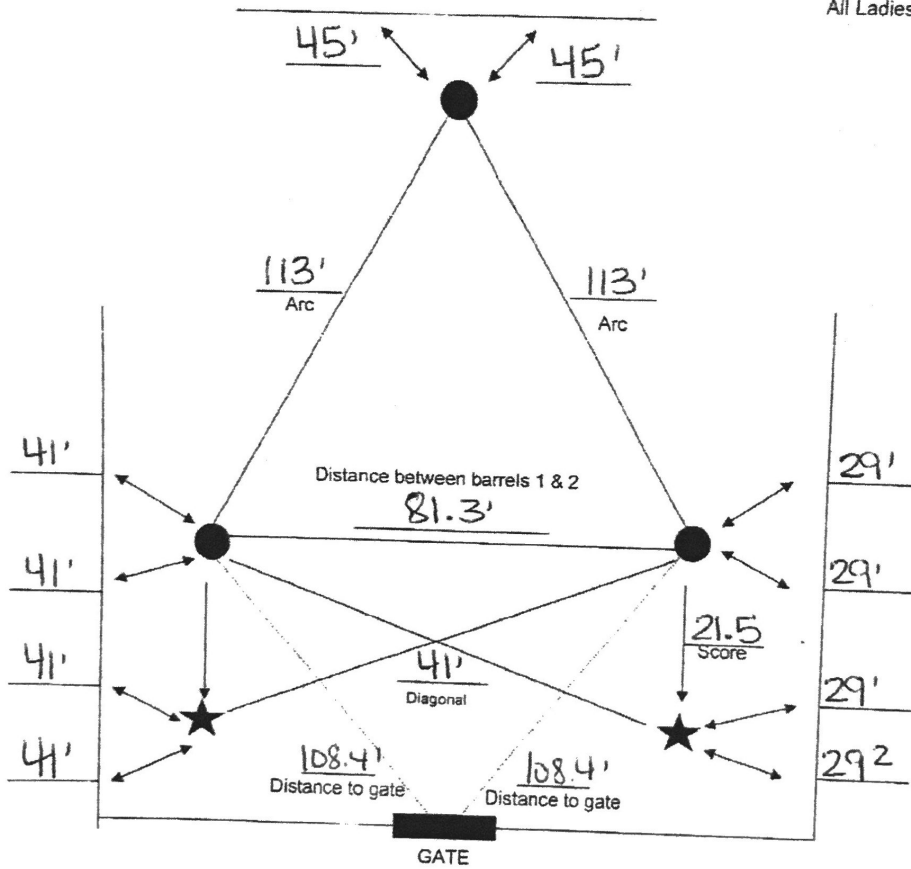

Official Barrel Marking Sheet

Rodeo: Cochrane

All Ladies and Jr. Contestants with duties must sign this sheet to avoid being fined.

Mandatory run in will occur **ONLY** when the gate is exactly centered to the pattern. Measurements must be done to confirm.