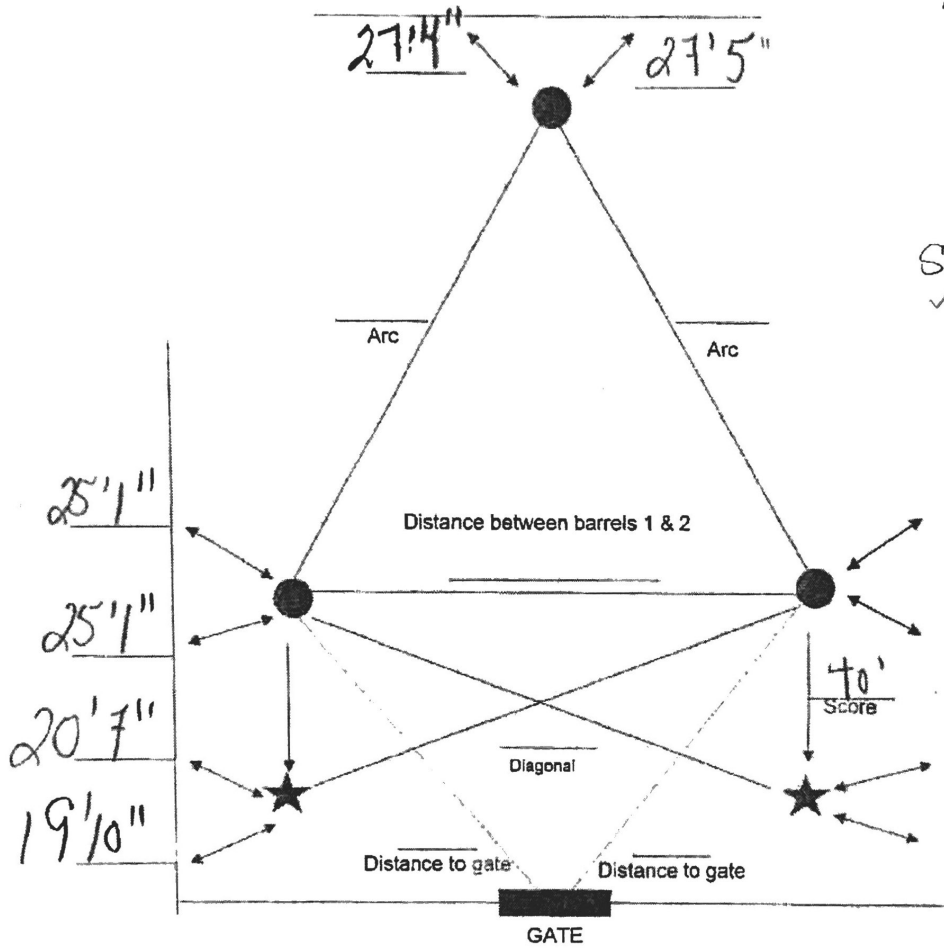

Official Barrel Marking Sheet

Rodeo: Dillsbury

All Ladies and Jr. Contestants with duties must sign this sheet to avoid being fined.

Perf # 1
✓ Russie Pro
✓ Chae Whedden
✓ Tree Wild
✓ Shelly Nickson
Judge: Pat Dillon

Perf # 2
✓ Monica Schuler
✓ Reese Pollitt
✓ Madison Wright
Judge: Pat Dillon

Perf # 3
Pat Dillon
32'5"
32'10"
Judge: _____

Slack
✓ Justin Hill
✓ Ryle Wilson
Judge: Pat Dillon

Mandatory run in will occur **ONLY** when the gate is exactly centered to the pattern. Measurements must be done to confirm.

Mandatory Run In YES _____ NO _____