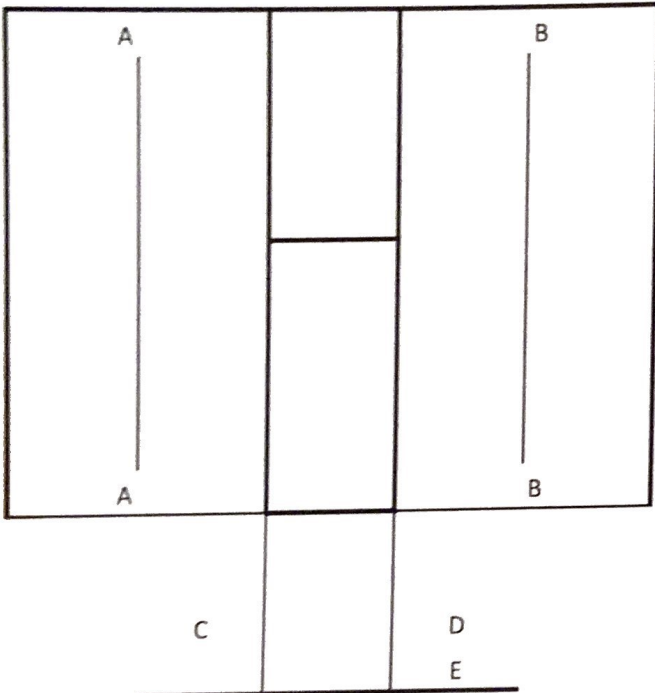

FCA BARRIER MEASUREMENT SHEET

RODEO: White Valley

DATE: June 4+5, 2022

JUDGES: DEVIN BORTON
KYLE ROCK

SCORELINE

A. Length of Box: 16'

B. Length of Box: 16'

C. CR Scoreline: 11'
Breaks At: 9.6'

D. TR Scoreline: 12'
Breaks At: 10'

E. SW Scoreline: 11'
Breaks At: 9.6'

Timed Event

Contractor: Harlee Wilson

Cattle: Fast -- Slow-- Average

Arena Conditions: Good